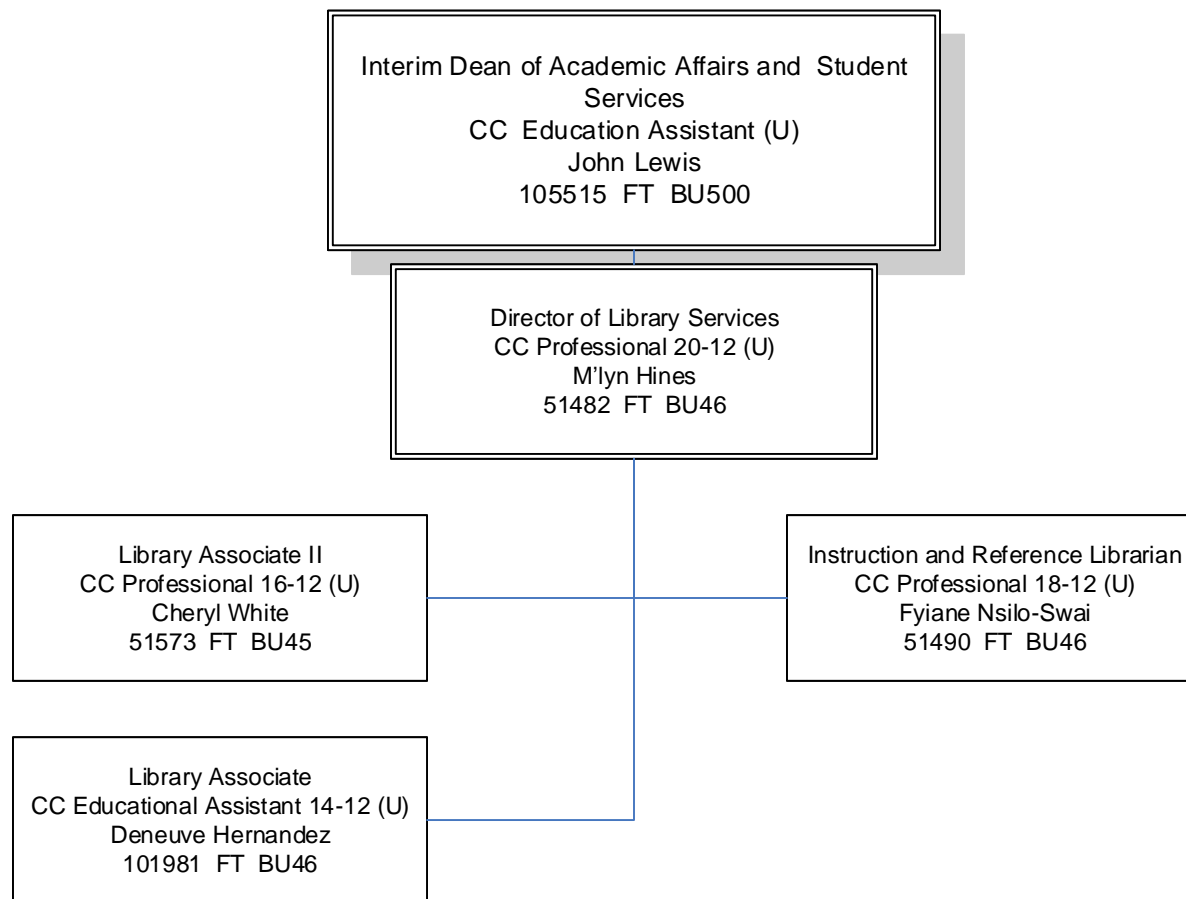

Quinebaug Valley Community College
Organizational Chart – Academic Affairs
Library Media Services – July 1, 2019