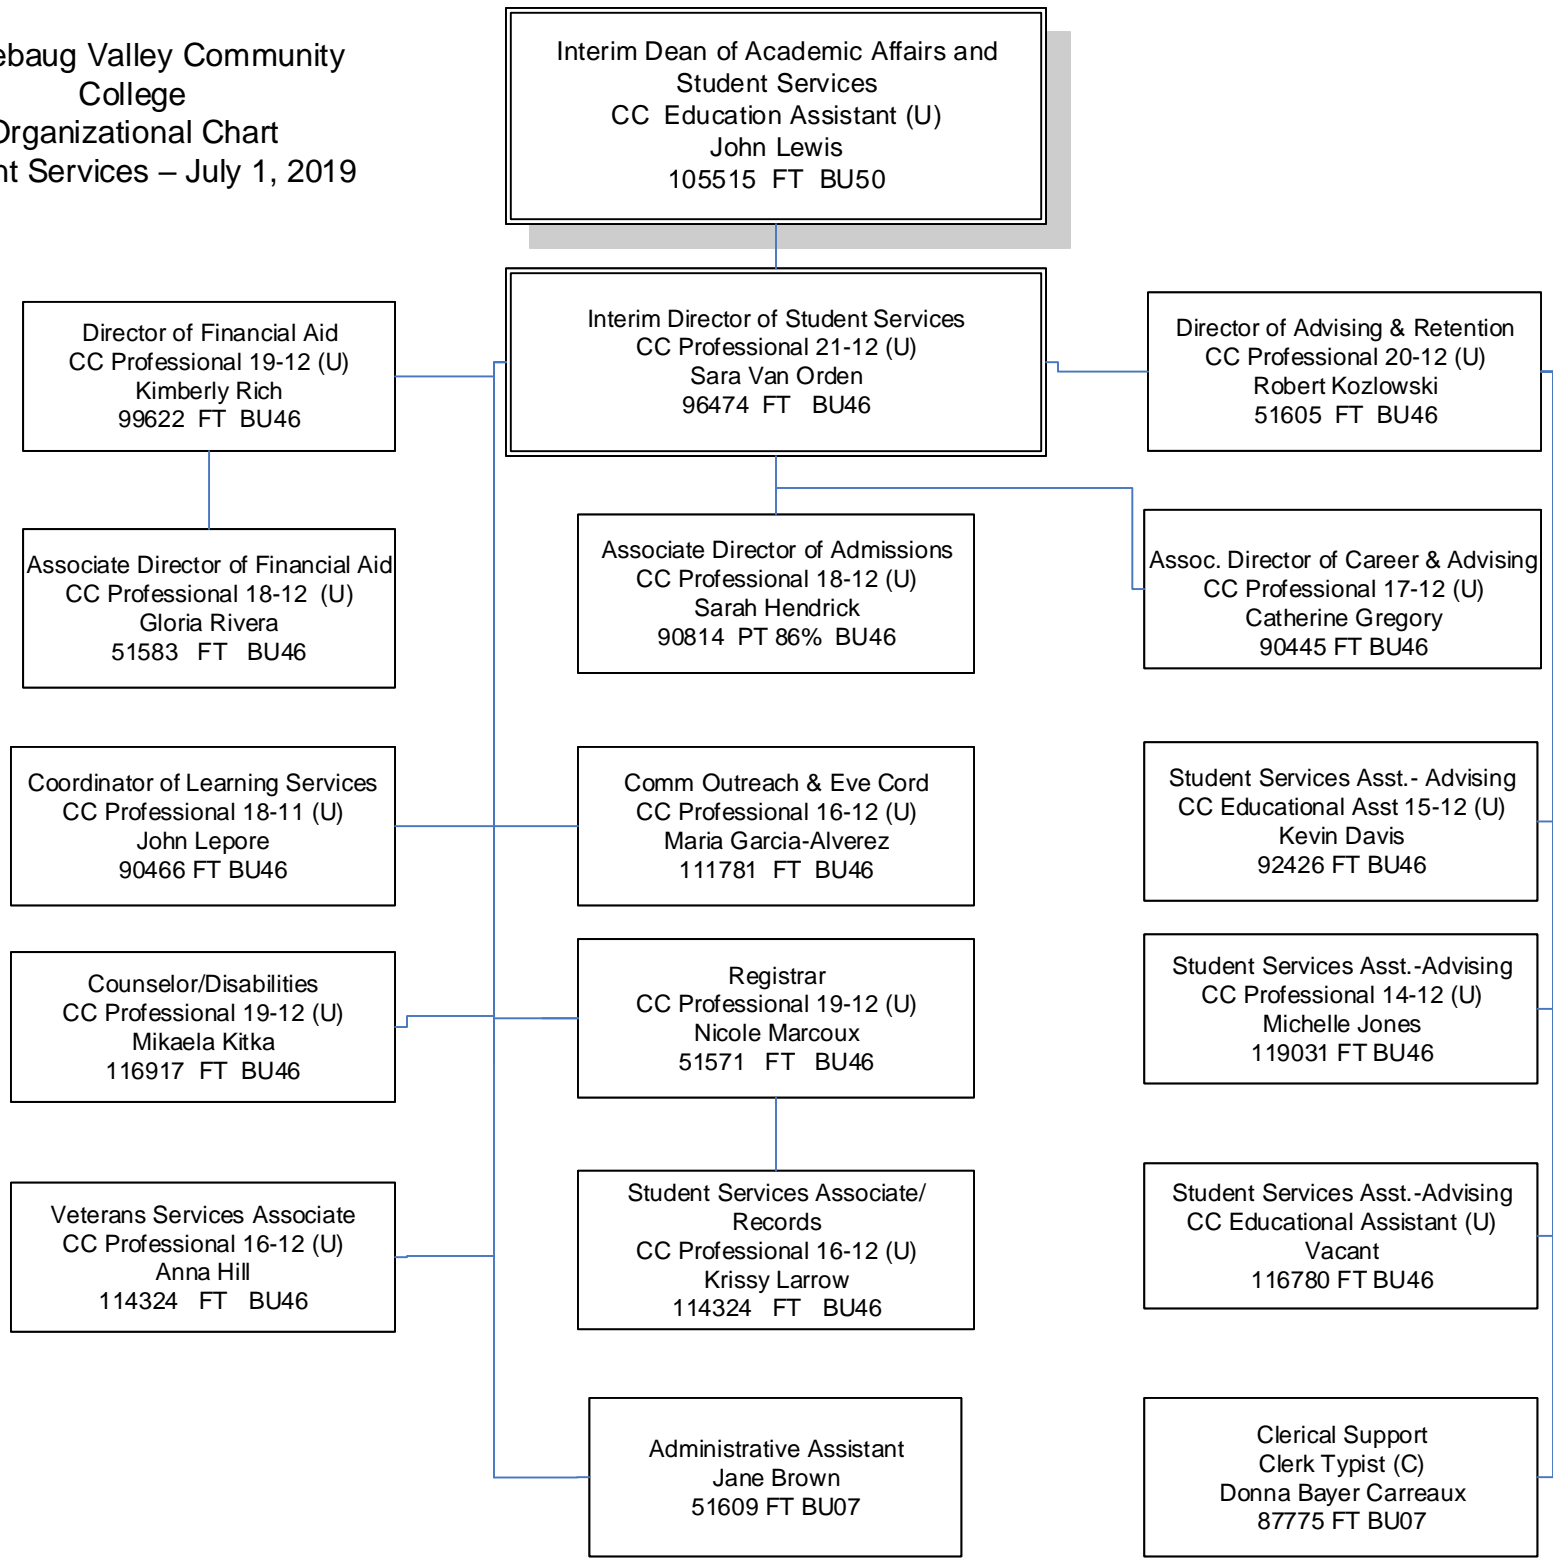

Quinebaug Valley Community College  
 Organizational Chart – Student Services  
 Academic Division – July 1, 2019