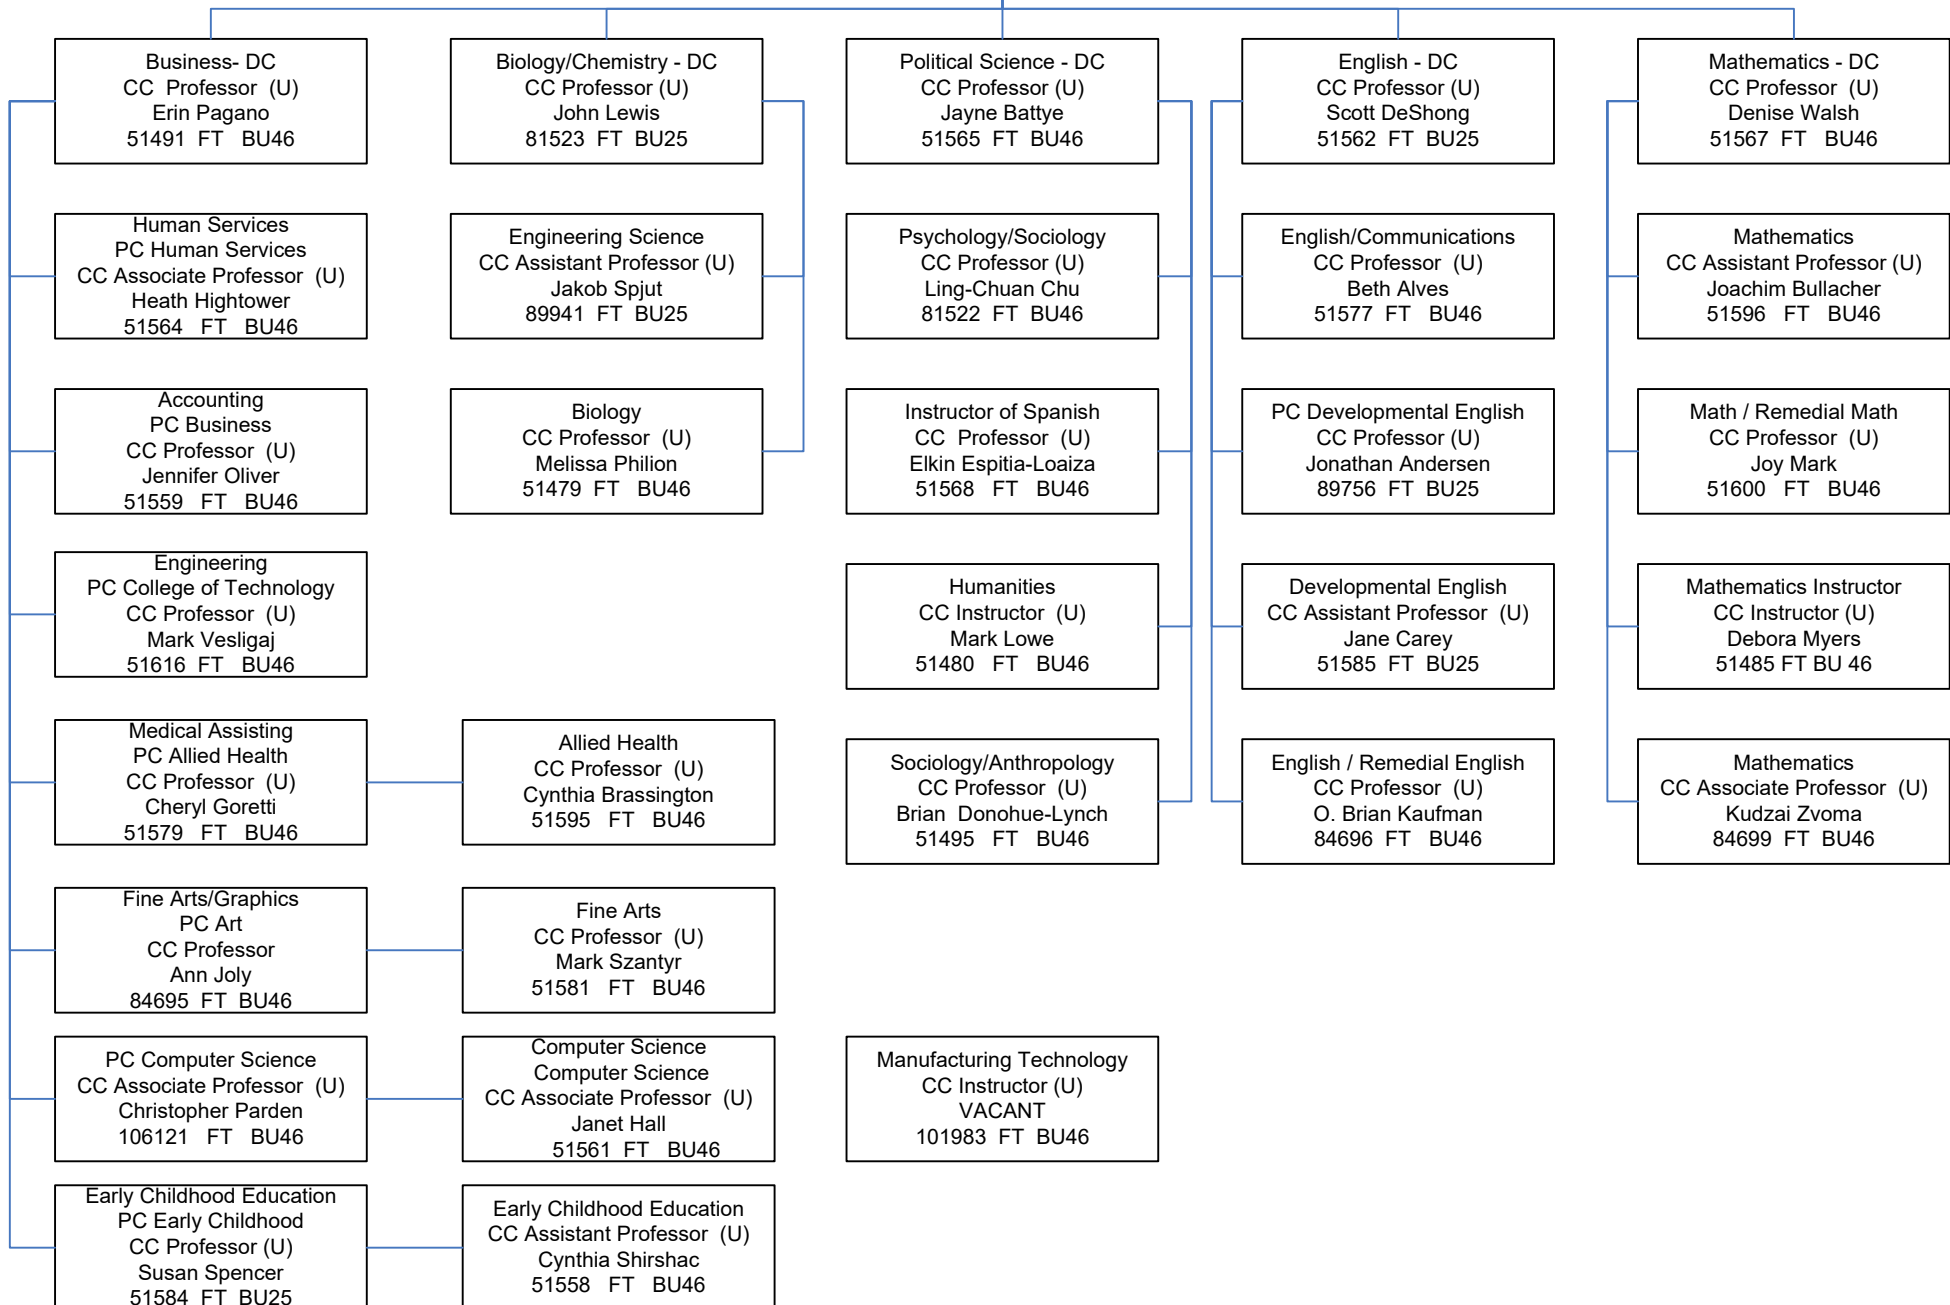

Quinebaug Valley Community College
Organizational Chart
Administrative Services - Facilities
July 1, 2016

Quinebaug Valley Community College
Organizational Chart – Human Resources/Payroll
July 1, 2016

Quinebaug Valley Community College
Organizational Chart
Advanced Manufacturing Technology Center – July 1, 2016

Quinebaug Valley Community College
Organizational Chart – Community Engagement
DOL – STRIDE PROGRAM
July 1, 2016

Quinebaug Valley Community College
Organizational Chart – Academic Affairs
July 1, 2016

Quinebaug Valley Community College
Organizational Chart – Academic Affairs
Faculty – July 1, 2016

Quinebaug Valley Community College
Organizational Chart – Academic Affairs
Library Media Services – July 1, 2016

Quinebaug Valley Community College
Organizational Chart
Student Services – July 1, 2016

Quinebaug Valley Community College
Organizational Chart – Student Services
Advising and Retention Services – July 1, 2016