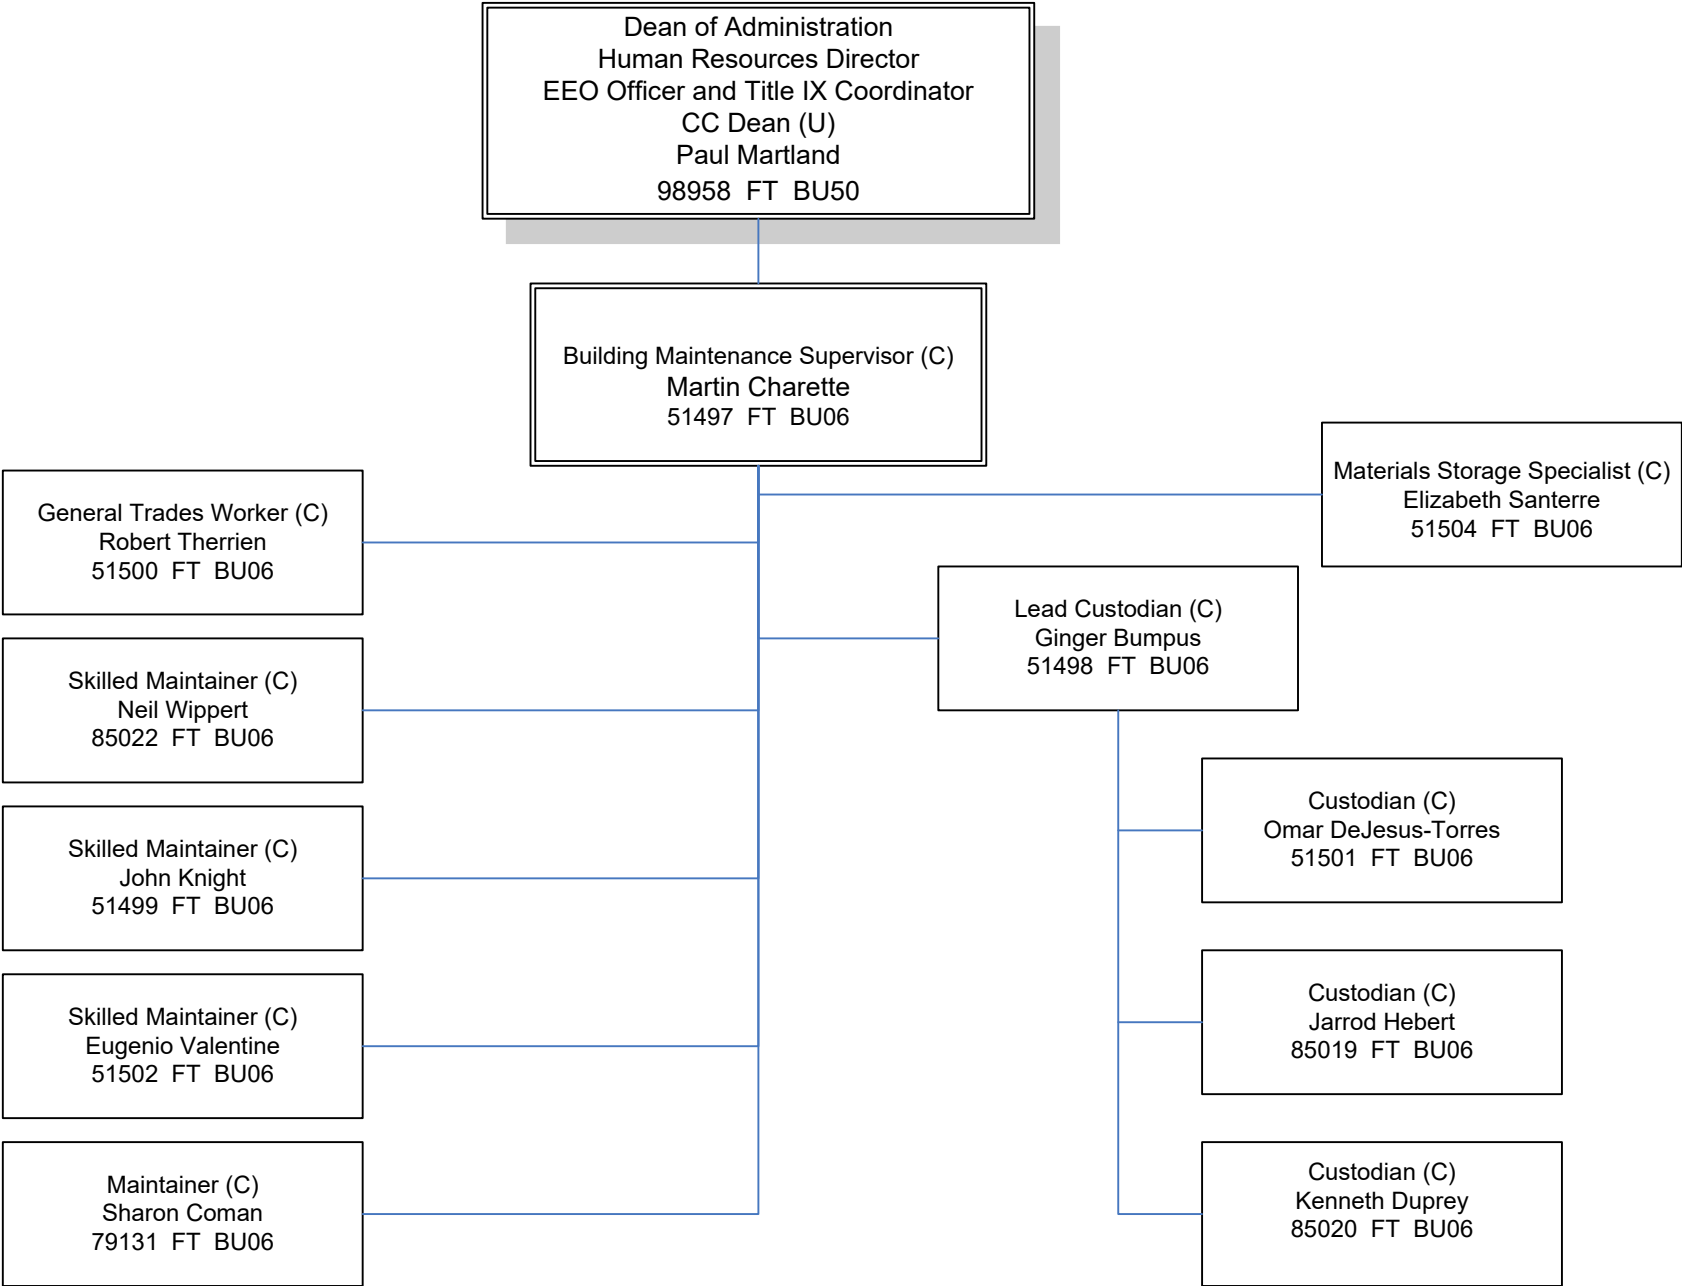

Quinebaug Valley Community College
Organizational Chart – July 1, 2016

Quinebaug Valley Community College
Marketing and Public Relations - Student Services
Enrollment Services – July 1, 2016

Quinebaug Valley Community College
 Organizational Chart
 Administrative Services
 July 1, 2016

Quinebaug Valley Community College
Organizational Chart – Administrative Services
Fiscal Operations – July 1, 2016

Quinebaug Valley Community College
Organizational Chart – Administrative Services
Information Technology – July 1, 2016

Quinebaug Valley Community College
Organizational Chart
Administrative Services - Facilities
July 1, 2016

Quinebaug Valley Community College
Organizational Chart – Human Resources/Payroll
July 1, 2016

Quinebaug Valley Community College
Organizational Chart
Advanced Manufacturing Technology Center – July 1, 2016