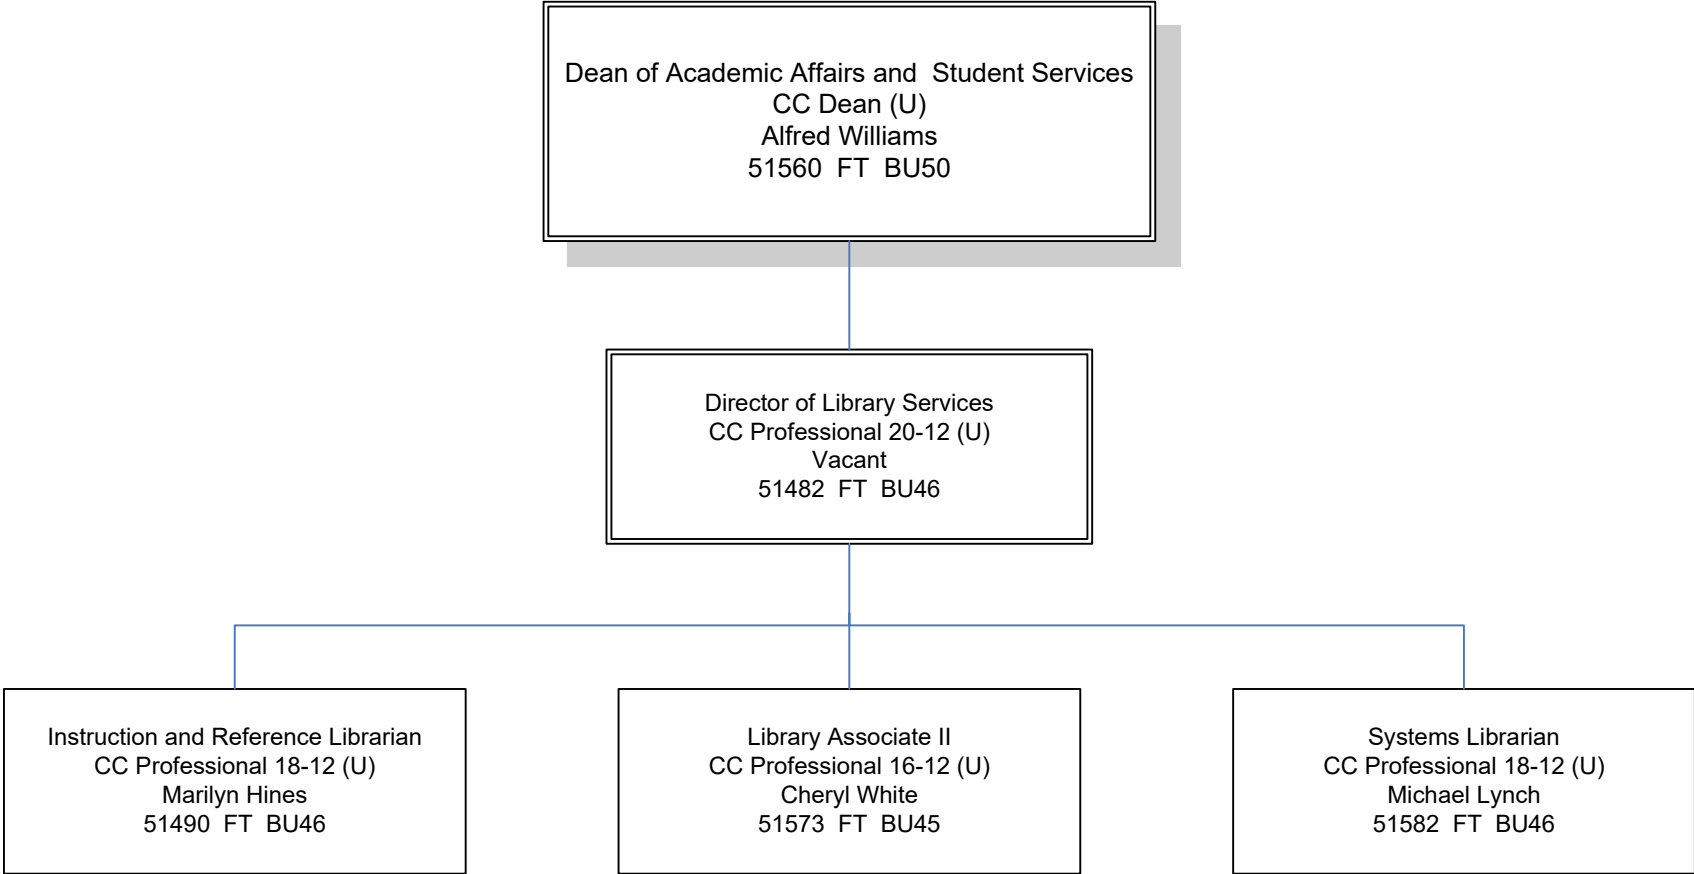

Quinebaug Valley Community College
Organizational Chart
Administrative Services - Facilities
July 1, 2016

Quinebaug Valley Community College
Organizational Chart – Human Resources/Payroll
July 1, 2016

Quinebaug Valley Community College
Organizational Chart
Advanced Manufacturing Technology Center – July 1, 2016

Quinebaug Valley Community College
Organizational Chart – Community Engagement
DOL – STRIDE PROGRAM
July 1, 2016

Quinebaug Valley Community College
Organizational Chart – Academic Affairs
July 1, 2016

Quinebaug Valley Community College
Organizational Chart – Academic Affairs
Faculty – July 1, 2016

Quinebaug Valley Community College
Organizational Chart – Academic Affairs
Library Media Services – July 1, 2016

Quinebaug Valley Community College
Organizational Chart
Student Services – July 1, 2016

Quinebaug Valley Community College
Organizational Chart – Student Services
Advising and Retention Services – July 1, 2016