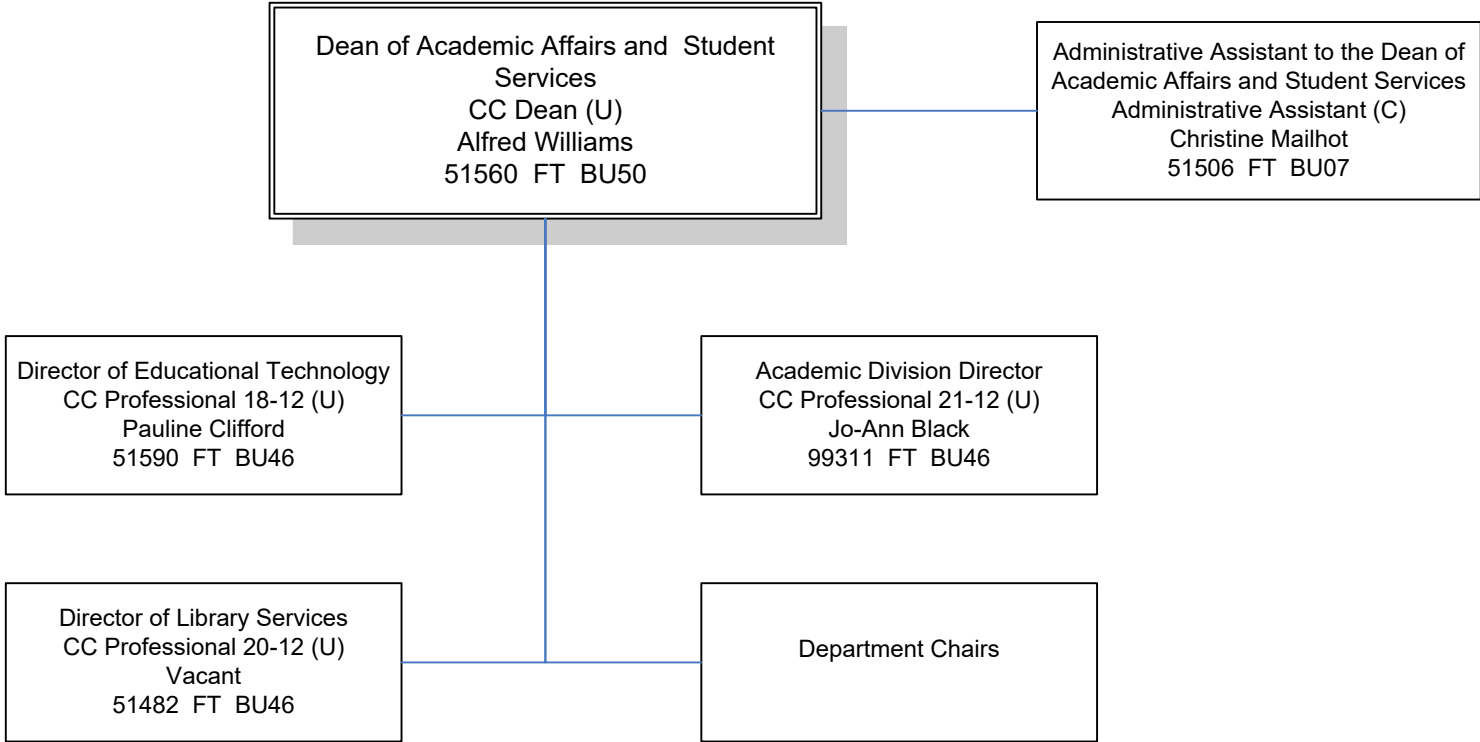

Quinebaug Valley Community College
Organizational Chart – Administrative Services
Fiscal Operations – July 1, 2016

Quinebaug Valley Community College
Organizational Chart – Administrative Services
Information Technology – July 1, 2016

Quinebaug Valley Community College
Organizational Chart
Administrative Services - Facilities
July 1, 2016

Quinebaug Valley Community College
Organizational Chart – Human Resources/Payroll
July 1, 2016

Quinebaug Valley Community College
Organizational Chart
Advanced Manufacturing Technology Center – July 1, 2016

Quinebaug Valley Community College
Organizational Chart – Community Engagement
DOL – STRIDE PROGRAM
July 1, 2016

Quinebaug Valley Community College
Organizational Chart – Academic Affairs
July 1, 2016

Quinebaug Valley Community College
Organizational Chart – Academic Affairs
Faculty – July 1, 2016