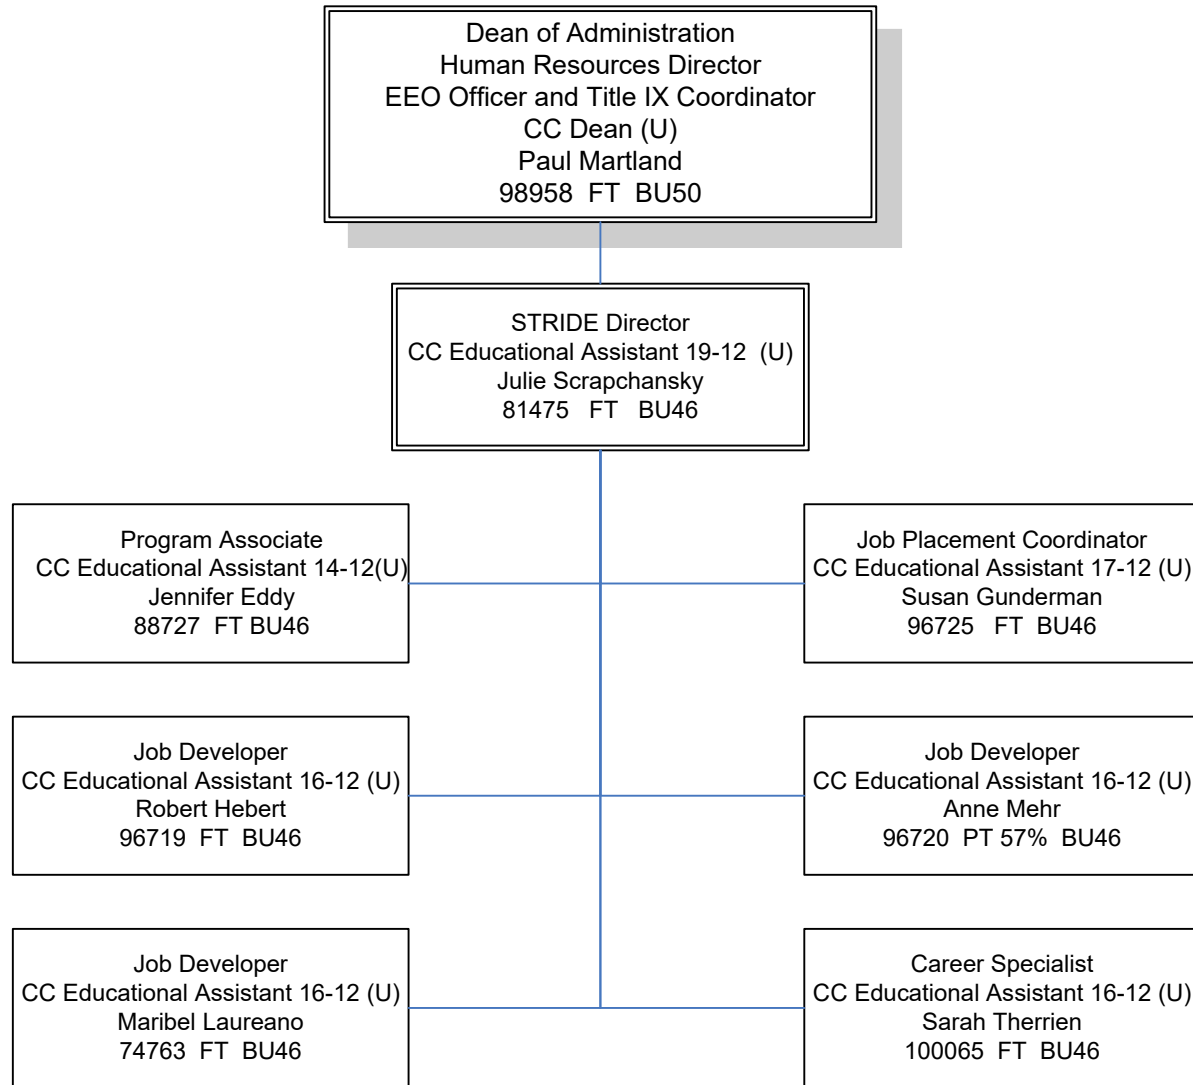

Quinebaug Valley Community College
Organizational Chart – Administrative Services
Fiscal Operations – July 1, 2016

Quinebaug Valley Community College
Organizational Chart – Administrative Services
Information Technology – July 1, 2016

Quinebaug Valley Community College
Organizational Chart
Administrative Services - Facilities
July 1, 2016

Quinebaug Valley Community College
Organizational Chart – Human Resources/Payroll
July 1, 2016

Quinebaug Valley Community College
Organizational Chart
Advanced Manufacturing Technology Center – July 1, 2016

Quinebaug Valley Community College
Organizational Chart – Community Engagement
DOL – STRIDE PROGRAM
July 1, 2016

Quinebaug Valley Community College
Organizational Chart – Academic Affairs
July 1, 2016

Quinebaug Valley Community College
Organizational Chart – Academic Affairs
Faculty – July 1, 2016