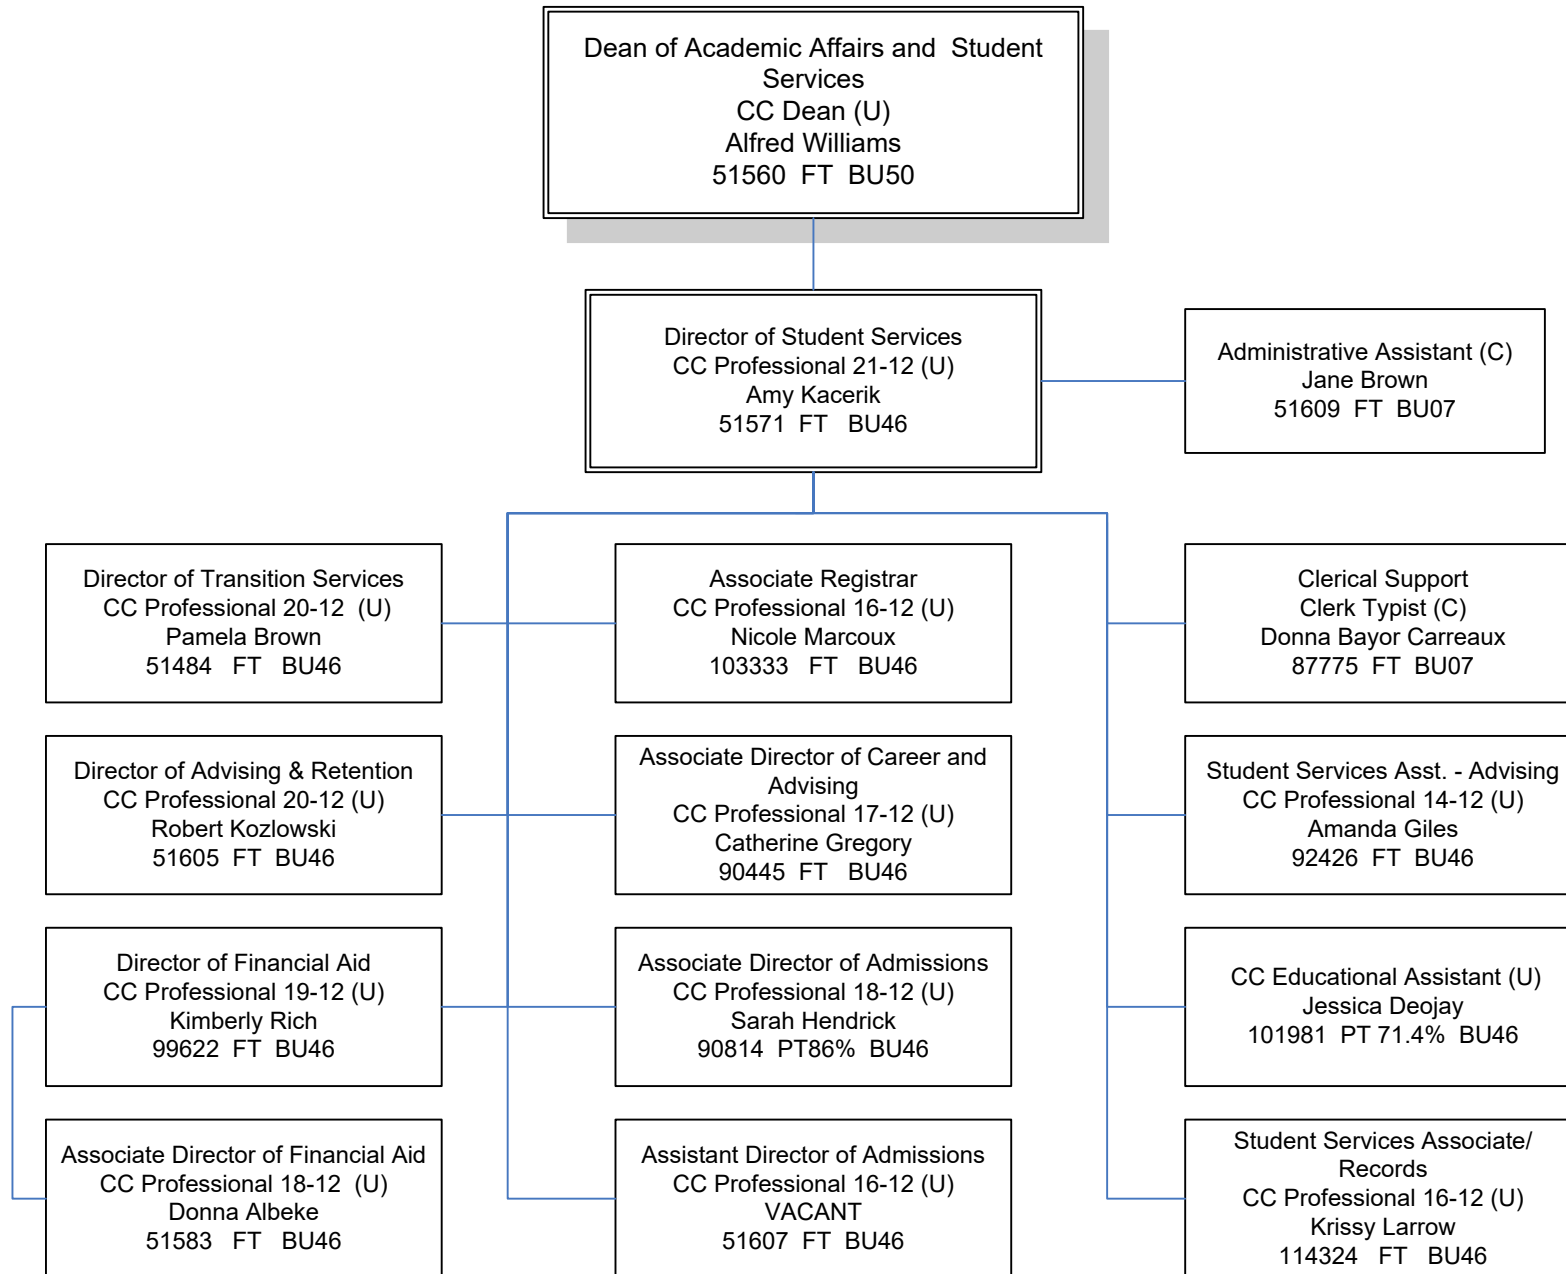

Quinebaug Valley Community College
Organizational Chart – Community Engagement
DOL – STRIDE PROGRAM
July 1, 2016

Quinebaug Valley Community College
Organizational Chart – Academic Affairs
July 1, 2016

Quinebaug Valley Community College
Organizational Chart – Academic Affairs
Faculty – July 1, 2016

Quinebaug Valley Community College
Organizational Chart – Academic Affairs
Library Media Services – July 1, 2016

Quinebaug Valley Community College
Organizational Chart
Student Services – July 1, 2016

Quinebaug Valley Community College
Organizational Chart – Student Services
Advising and Retention Services – July 1, 2016